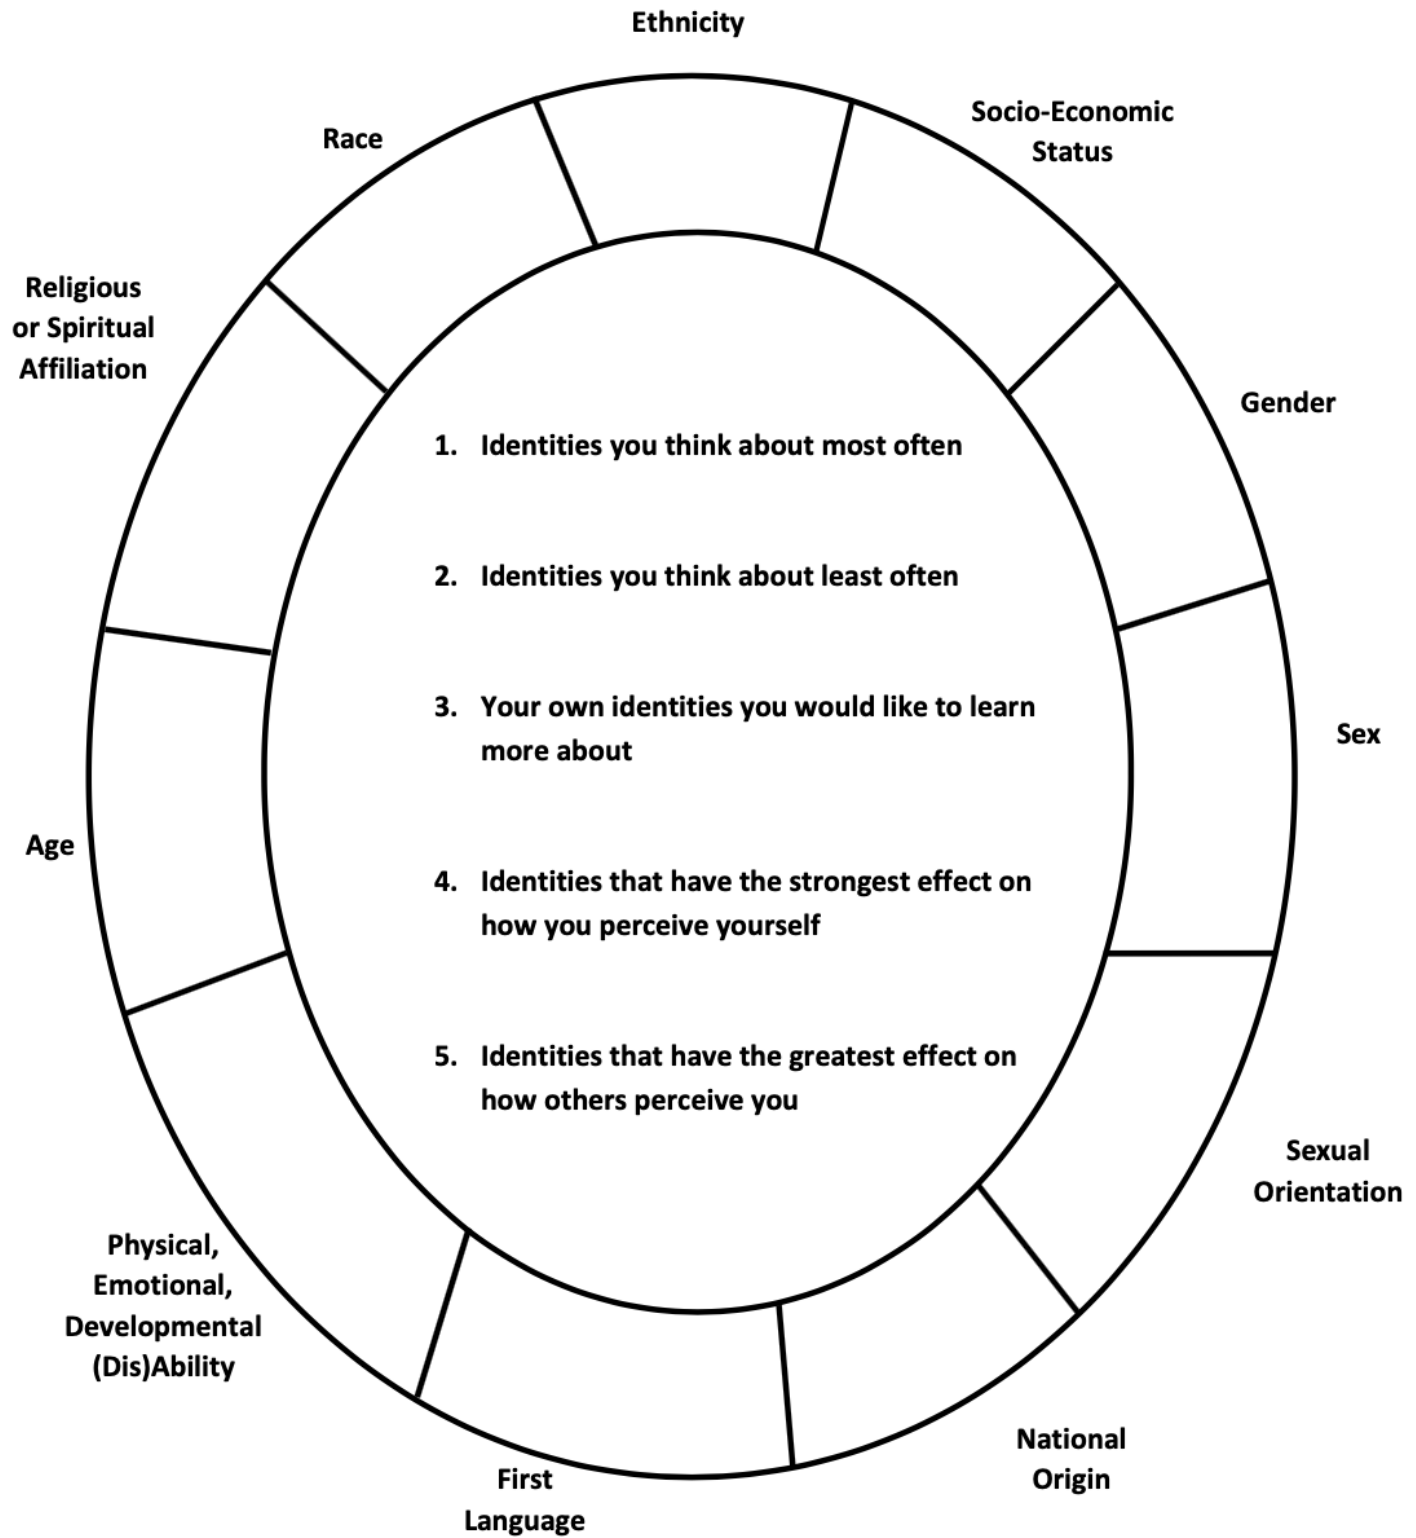

Social Identities Wheel

Adapted for use by the Program on Intergroup Relations and the Spectrum Center, University of Michigan.

Resource hosted by LSA Inclusive Teaching Initiative, University of Michigan (<http://sites.lsa.umich.edu/inclusive-teaching/>).